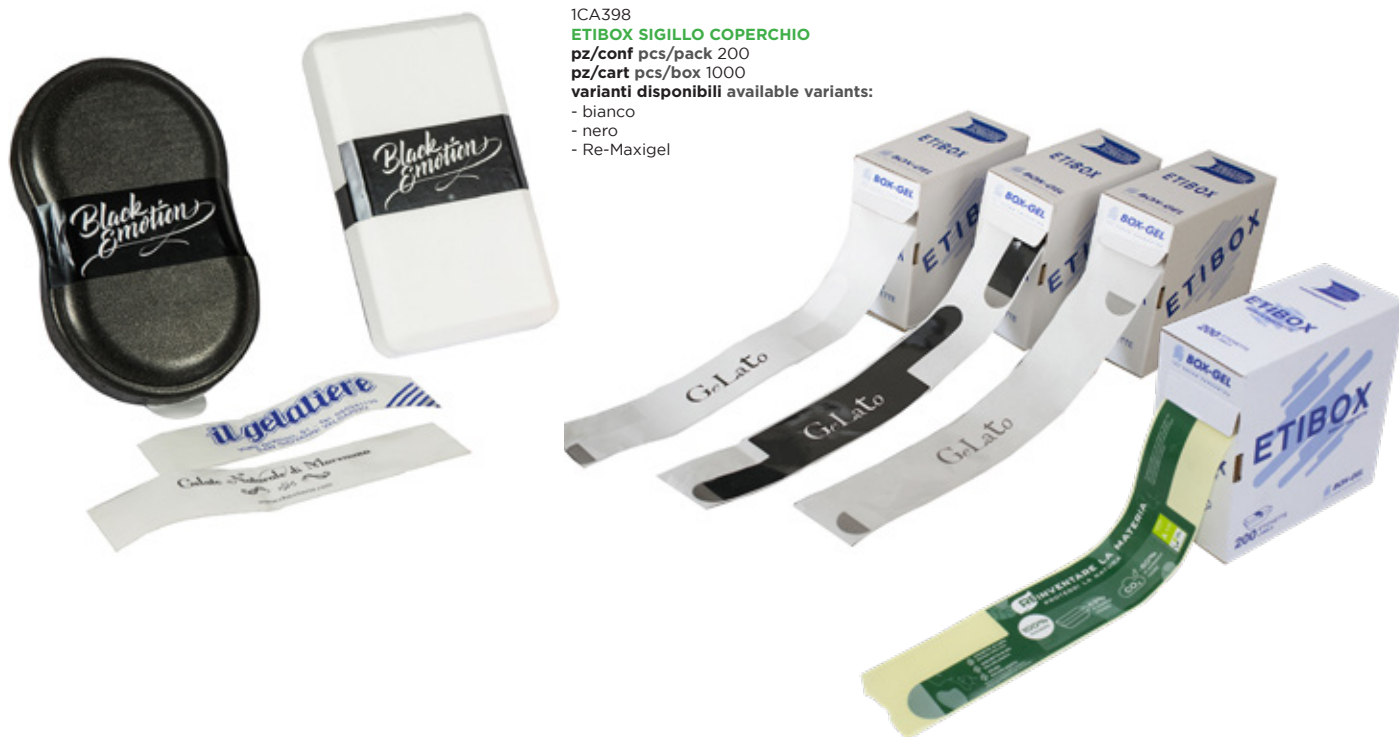

ETIBOX SIGILLO

per coperchio termoscatole

ADHESIVE STICKER AS THERMO BOXES SEAL

1CA398
ETIBOX SIGILLO COPERCHIO
pz/conf pcs/pack 200
pz/cart pcs/box 1000
varianti disponibili available variants:
- bianco
- nero
- Re-Maxigel

TERMOSCATOLE

PERSONALIZZATE

CUSTOMIZED THERMO BOXES

1CP060 - 1CP061
STAMPA TERMOSCATOLE
PERSONALIZZATE
pz/conf pcs/pack 200
pz/cart pcs/box 1200